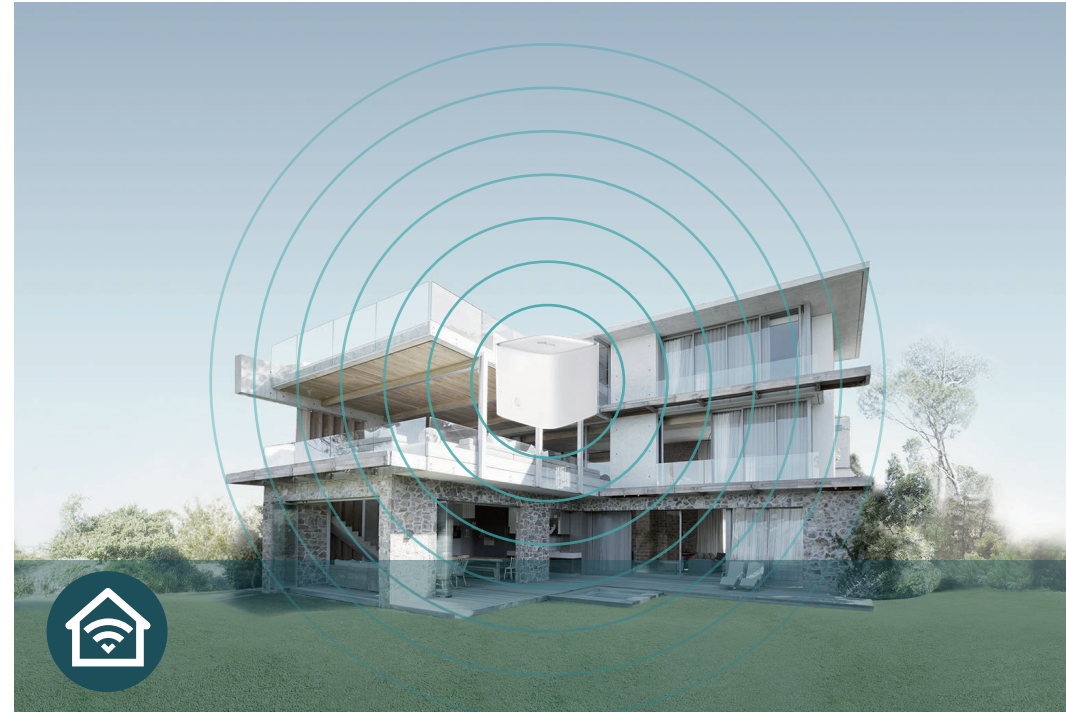

Gigabit Internet Access

Take full advantage of your broadband with speed up to 1 Gbps with a Gigabit WAN/LAN port. Plug your PCs and smart TVs into one of the Two Gigabit LAN ports for fast and reliable wired connections.

Wi-Fi Range

- **Optimal Range Wi-Fi** – High-performance internal antennas ensure widespread Wi-Fi coverage and a stable connection
- **Wi-Fi with Beamforming** – Beamforming technology locates the connected devices and further improves the signal strength toward these devices, delivering a more reliable and efficient wireless connection