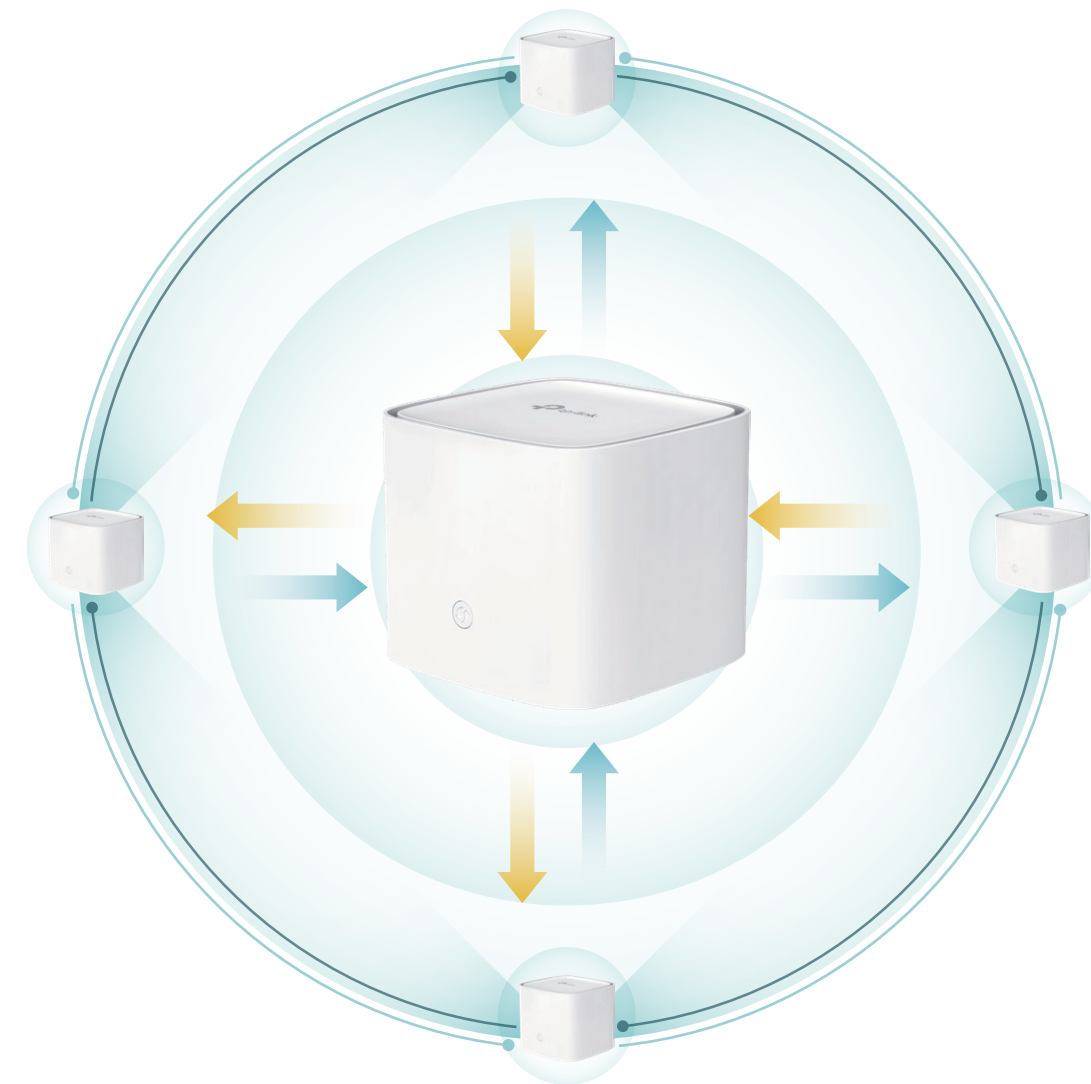

Wireless, Hassle-free Installation

Each mesh AP is peer to peer, so after complete the installation of the Main AP, by just pressing the WPS buttons on Main AP and add-on mesh AP, the add-on mesh AP will sync automatically with the Main AP to expand your network.

Highlights

Robust Smart Wi-Fi Connection

In TP-Link mesh Wi-Fi system, if a link is not usable for any reason, network resources could still be available via a second link as a fail-safe.

■ 2.4GHz ■ 5GHz ■ Not available ■ Network Congestion

Cater for Standardized Mesh Technology

EasyMesh is a standard mesh technology developed by Wi-Fi Alliance. HX220 adopts EasyMesh technology, which has further improved and standardized Wi-Fi functions, such as Wi-Fi diagnostics, channel selection and traffic separation.

Highlights

TR-069 Remote Management

Complied with TR-069 standard, service providers can manage devices remotely without any user interaction. Deployment is simplified while operating and maintenance costs are cut.