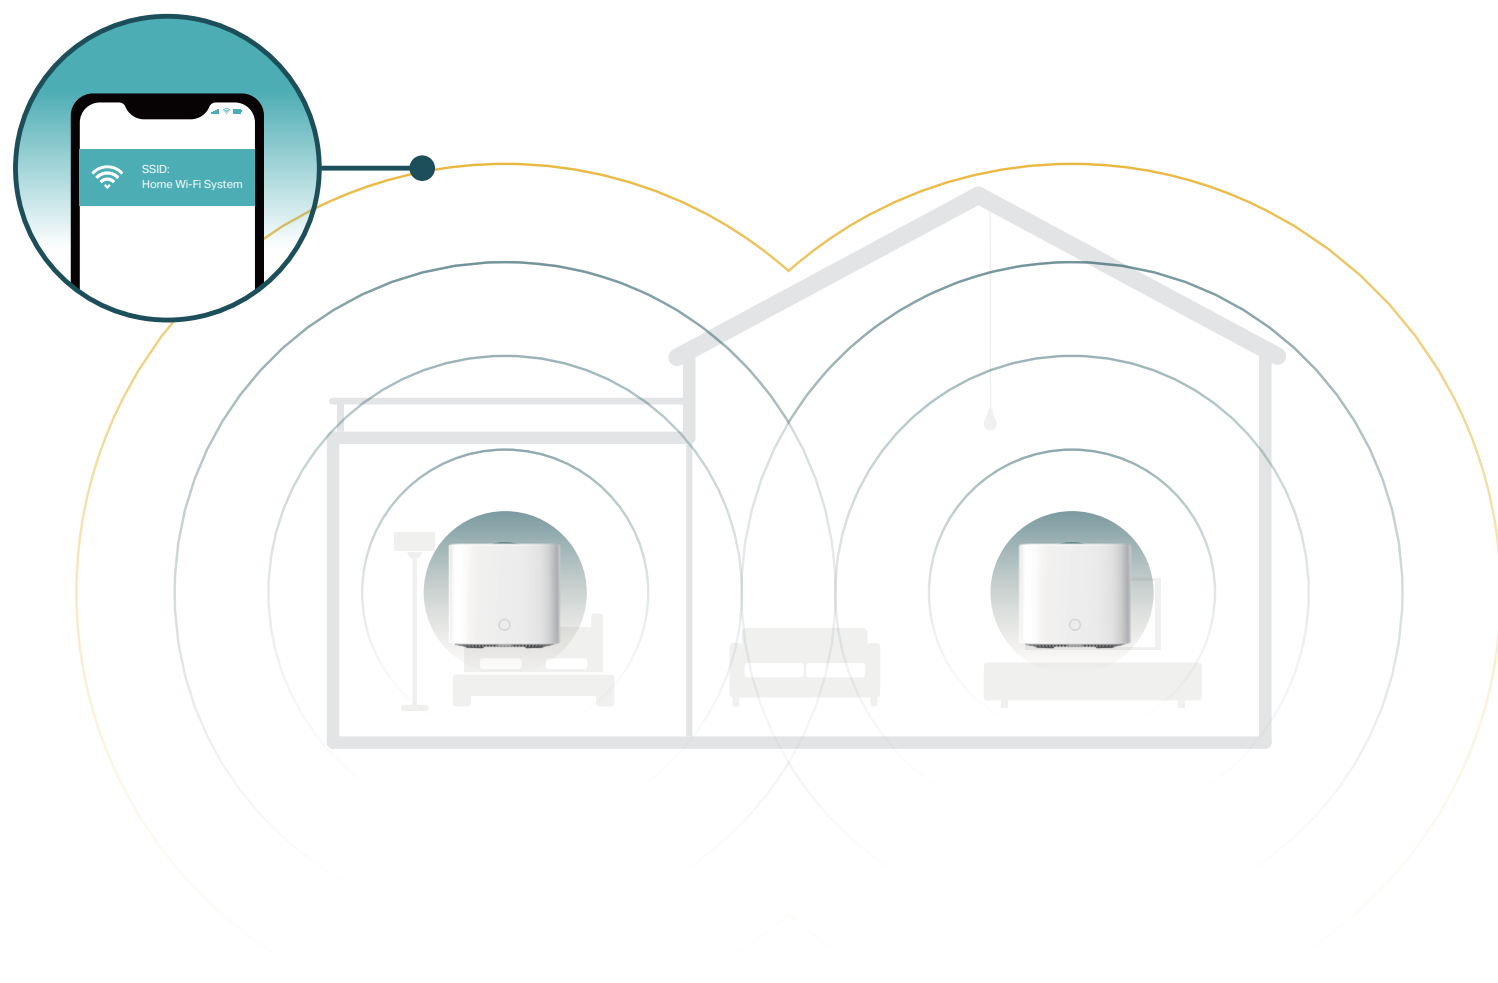

AX1800 Whole Home Mesh Wi-Fi AP

Fast, Elegant, Powerful

HX220

802.11ax

▶ 574 Mbps + 1201 Mbps Dual Band Wi-Fi

▶ Two Modes in One

▶ Full Gigabit Ports

▶ EasyMesh Feature Supported

Highlights

Seamless Roaming with One Wi-Fi Name

Provided with super coverage via 2-pack or more mesh APs, you can enjoy seamless Wi-Fi in every room. Client Steering & Band Steering intelligently connect devices to the mesh AP with the strongest signal – no more sudden dropout when moving devices to different rooms. A unified wireless network (SSID) is used throughout the whole home.

Wireless, Hassle-free Installation

Each mesh AP is peer to peer, so after complete the installation of the Main AP, by just pressing the WPS buttons on Main AP and add-on mesh AP, the add-on mesh AP will sync automatically with the Main AP to expand your network.

Cater for Standardized Mesh Technology

EasyMesh is a standard mesh technology developed by Wi-Fi Alliance. HX220 adopts EasyMesh technology, which has further improved and standardized Wi-Fi functions, such as Wi-Fi diagnostics, channel selection and traffic separation.