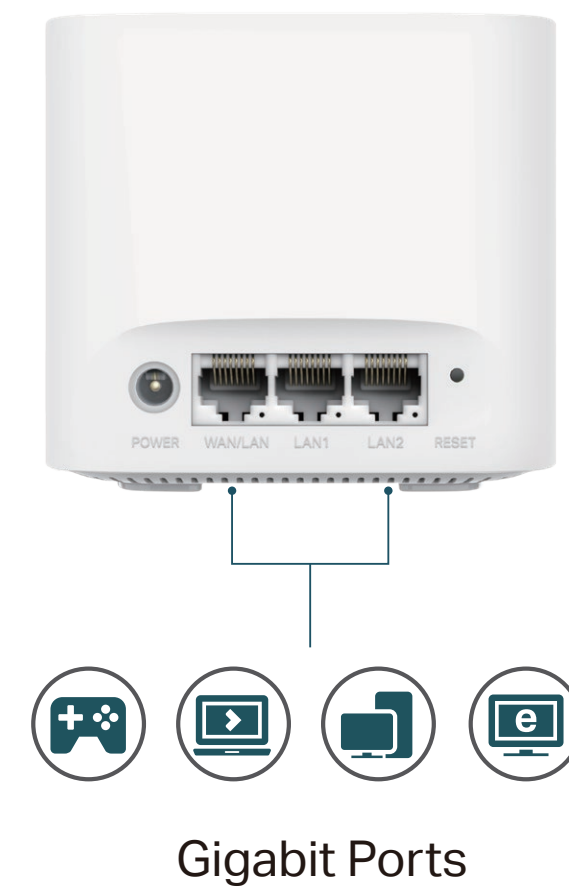

AX1800 Whole Home Mesh Wi-Fi AP

Fast, Elegant, Powerful

HX220

802.11ax

▶ 574 Mbps + 1201 Mbps Dual Band Wi-Fi

▶ Two Modes in One

▶ Full Gigabit Ports

▶ EasyMesh Feature Supported

Cater for Standardized Mesh Technology

EasyMesh is a standard mesh technology developed by Wi-Fi Alliance. HX220 adopts EasyMesh technology, which has further improved and standardized Wi-Fi functions, such as Wi-Fi diagnostics, channel selection and traffic separation.

Highlights

TR-069 Remote Management

Complied with TR-069 standard, service providers can manage devices remotely without any user interaction. Deployment is simplified while operating and maintenance costs are cut.

Gigabit Internet Access

Take full advantage of your broadband with speed up to 1 Gbps with a Gigabit WAN/LAN port. Plug your PCs and smart TVs into one of the Two Gigabit LAN ports for fast and reliable wired connections.