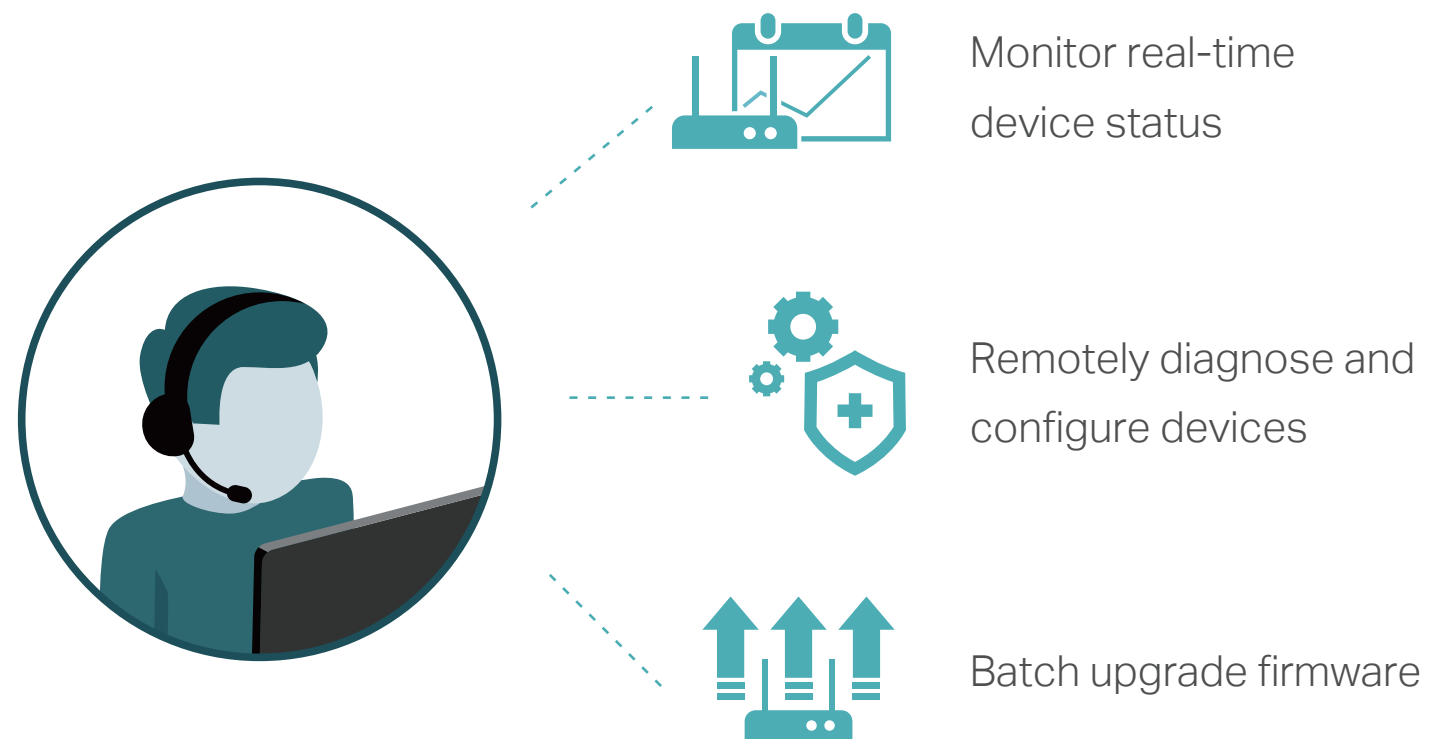

Cater for Standardized Mesh Technology

EasyMesh is a standard mesh technology developed by Wi-Fi Alliance. HX220 adopts EasyMesh technology, which has further improved and standardized Wi-Fi functions, such as Wi-Fi diagnostics, channel selection and traffic separation.

Highlights

TR-069 Remote Management

Complied with TR-069 standard, service providers can manage devices remotely without any user interaction. Deployment is simplified while operating and maintenance costs are cut.