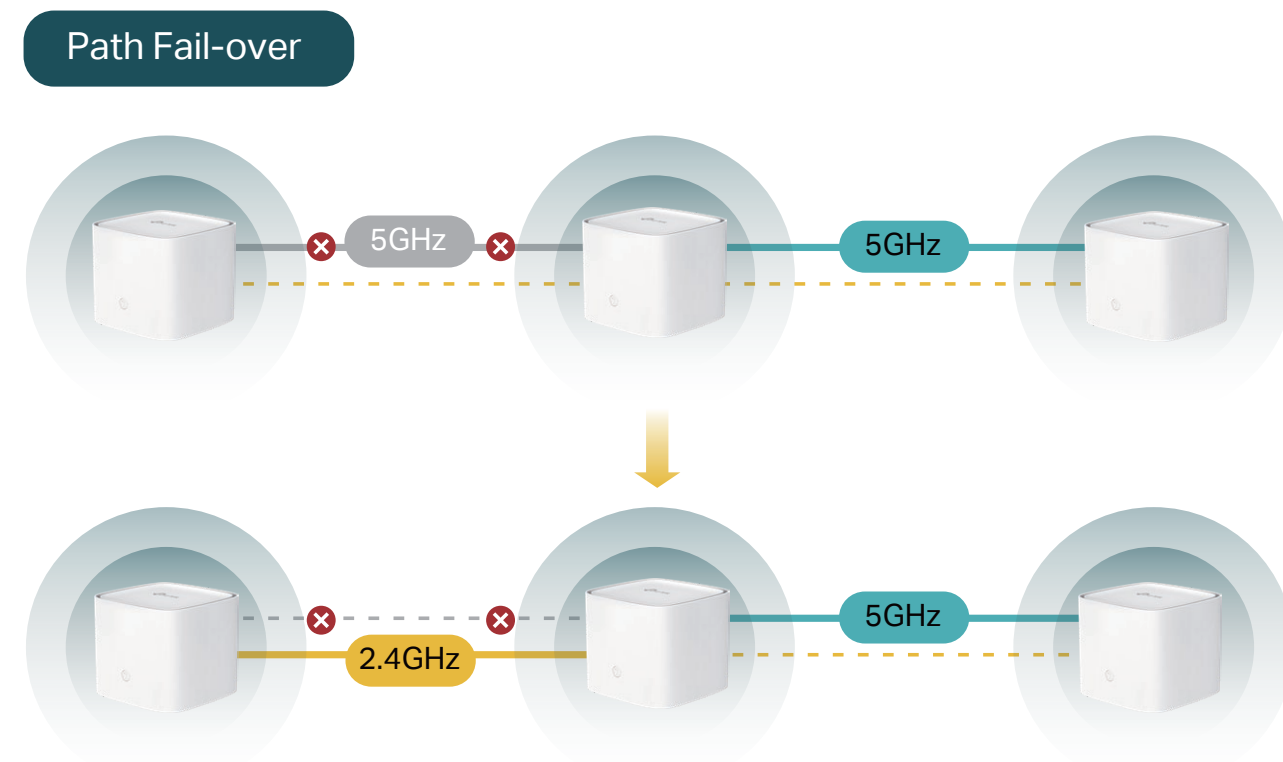

Highlights

Seamless Roaming with One Wi-Fi Name

Provided with super coverage via 2-pack or more mesh APs, you can enjoy seamless Wi-Fi in every room. Client Steering & Band Steering intelligently connect devices to the mesh AP with the strongest signal – no more sudden dropout when moving devices to different rooms. A unified wireless network (SSID) is used throughout the whole home.

Wireless, Hassle-free Installation

Each mesh AP is peer to peer, so after complete the installation of the Main AP, by just pressing the WPS buttons on Main AP and add-on mesh AP, the add-on mesh AP will sync automatically with the Main AP to expand your network.

Highlights

Robust Smart Wi-Fi Connection

In TP-Link mesh Wi-Fi system, if a link is not usable for any reason, network resources could still be available via a second link as a fail-safe.

■ 2.4GHz ■ 5GHz ■ Not available ■ Network Congestion

Cater for Standardized Mesh Technology

EasyMesh is a standard mesh technology developed by Wi-Fi Alliance. HX220 adopts EasyMesh technology, which has further improved and standardized Wi-Fi functions, such as Wi-Fi diagnostics, channel selection and traffic separation.