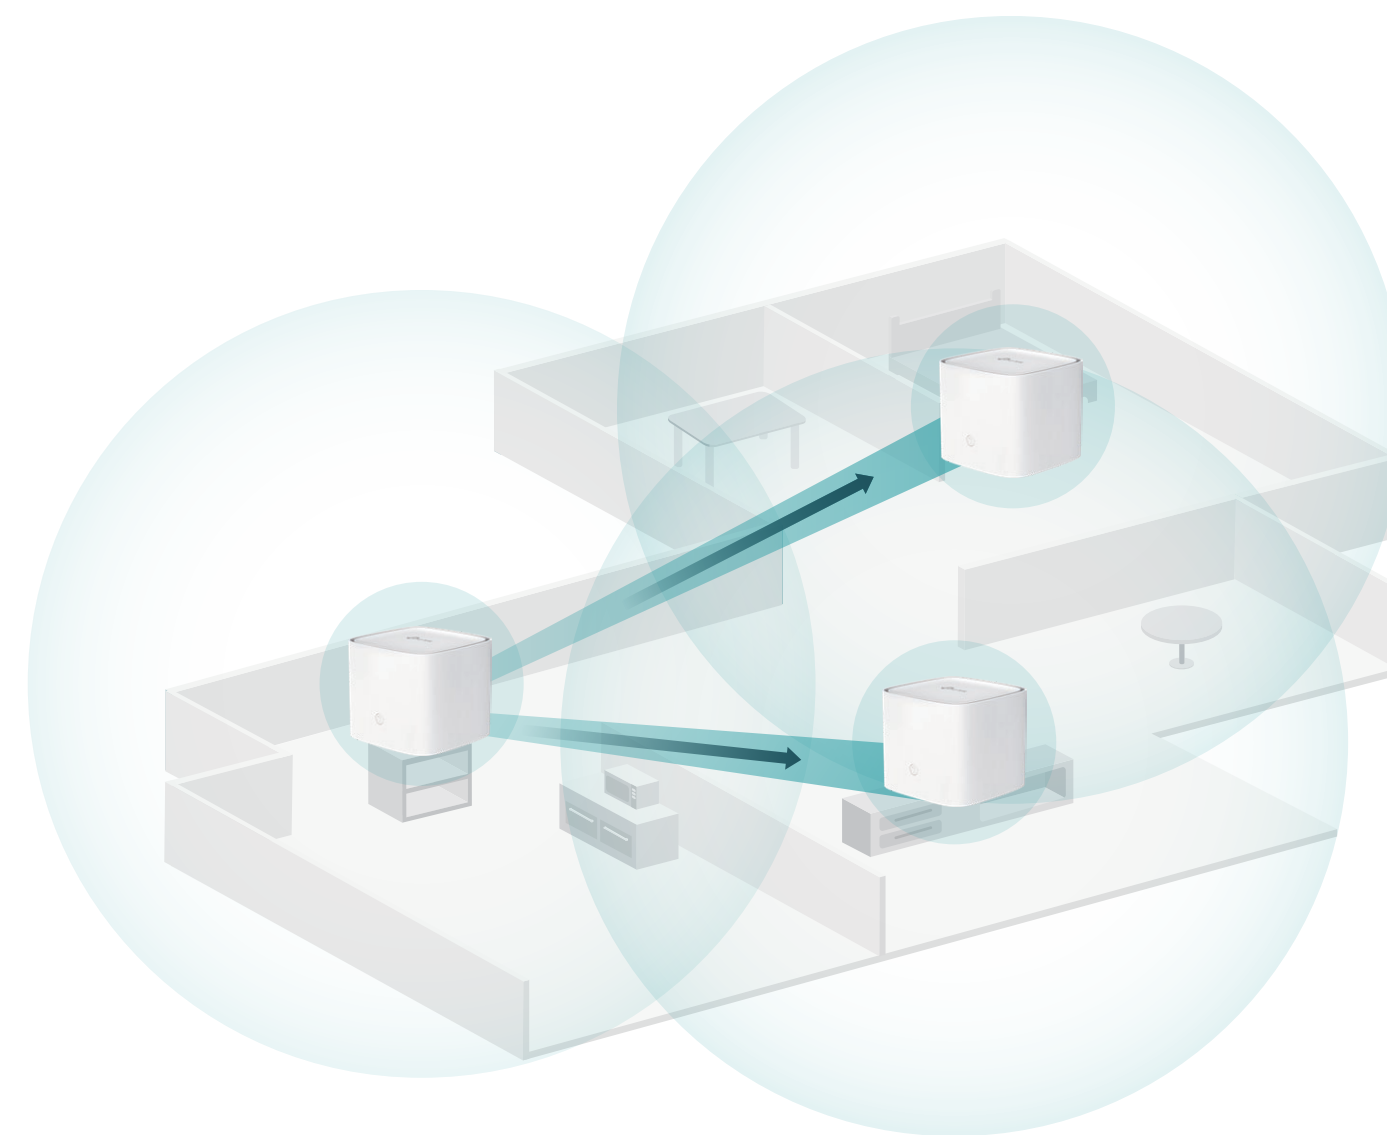

Highlights

Seamless Roaming with One Wi-Fi Name

Provided with super coverage via 2-pack or more mesh APs, you can enjoy seamless Wi-Fi in every room. Client Steering & Band Steering intelligently connect devices to the mesh AP with the strongest signal – no more sudden dropout when moving devices to different rooms. A unified wireless network (SSID) is used throughout the whole home.

Wireless, Hassle-free Installation

Each mesh AP is peer to peer, so after complete the installation of the Main AP, by just pressing the WPS buttons on Main AP and add-on mesh AP, the add-on mesh AP will sync automatically with the Main AP to expand your network.

Highlights

Robust Smart Wi-Fi Connection

In TP-Link mesh Wi-Fi system, if a link is not usable for any reason, network resources could still be available via a second link as a fail-safe.

■ 2.4GHz ■ 5GHz ■ Not available ■ Network Congestion

Cater for Standardized Mesh Technology

EasyMesh is a standard mesh technology developed by Wi-Fi Alliance. HX220 adopts EasyMesh technology, which has further improved and standardized Wi-Fi functions, such as Wi-Fi diagnostics, channel selection and traffic separation.