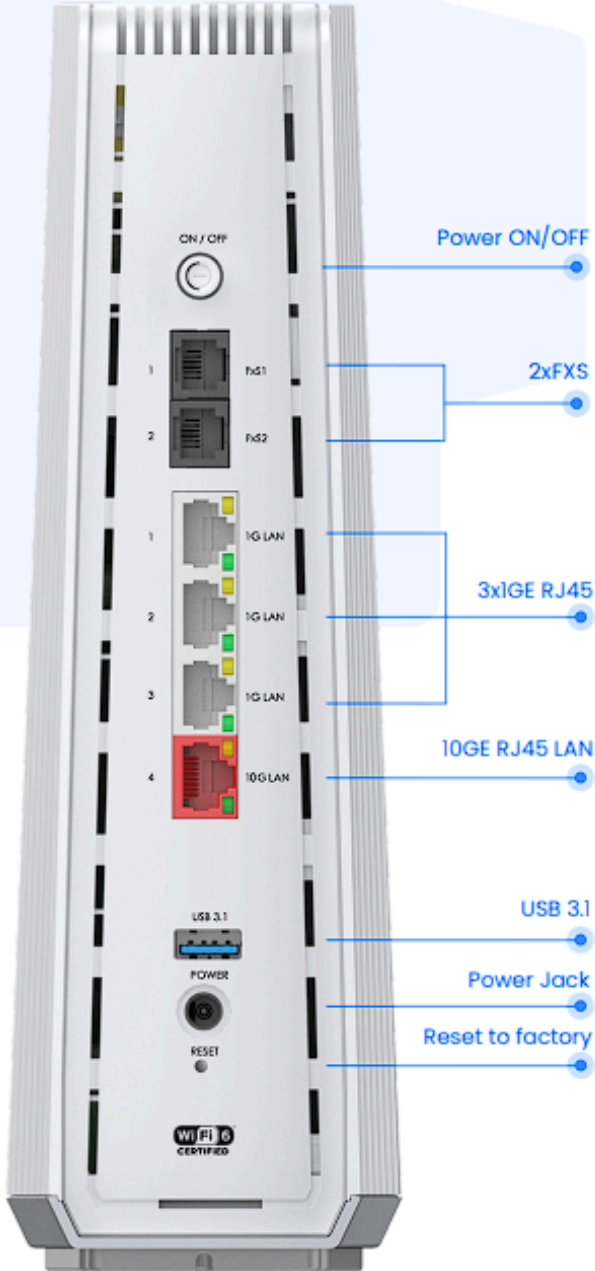

Smart Led.

Red	Boot or network fail
Blue	Ready to install Internet access
White	Internet access without WiFi connectivity
Green	

Security Features.

NAT for basic firewall support	Supported
Packet filtering firewall	Supported
Password authentication to gateway	Supported

Physical Features.

Interface	PON Port , FXS, Ethernet, Power, USB3.1
Power Supply	12V 3.5A DC
Button	Reset, Power On/Off, WPS, WiFi On/Off
Dimension	78mm x 203mm x 245mm
Operating Temperature	0° C ~ 40° C
Operating Humidity	10% ~ 90%, noncondensing
Storage Temperature	-20° C ~ 70° C
Storage Humidity	5% ~ 90%, noncondensing