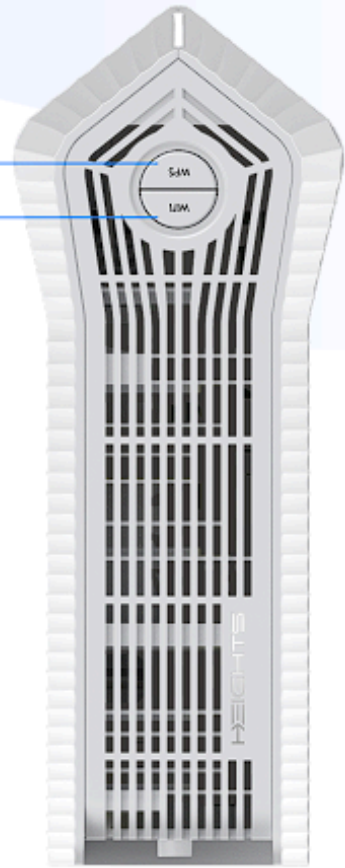

WPS Button
WiFi ON/OFF