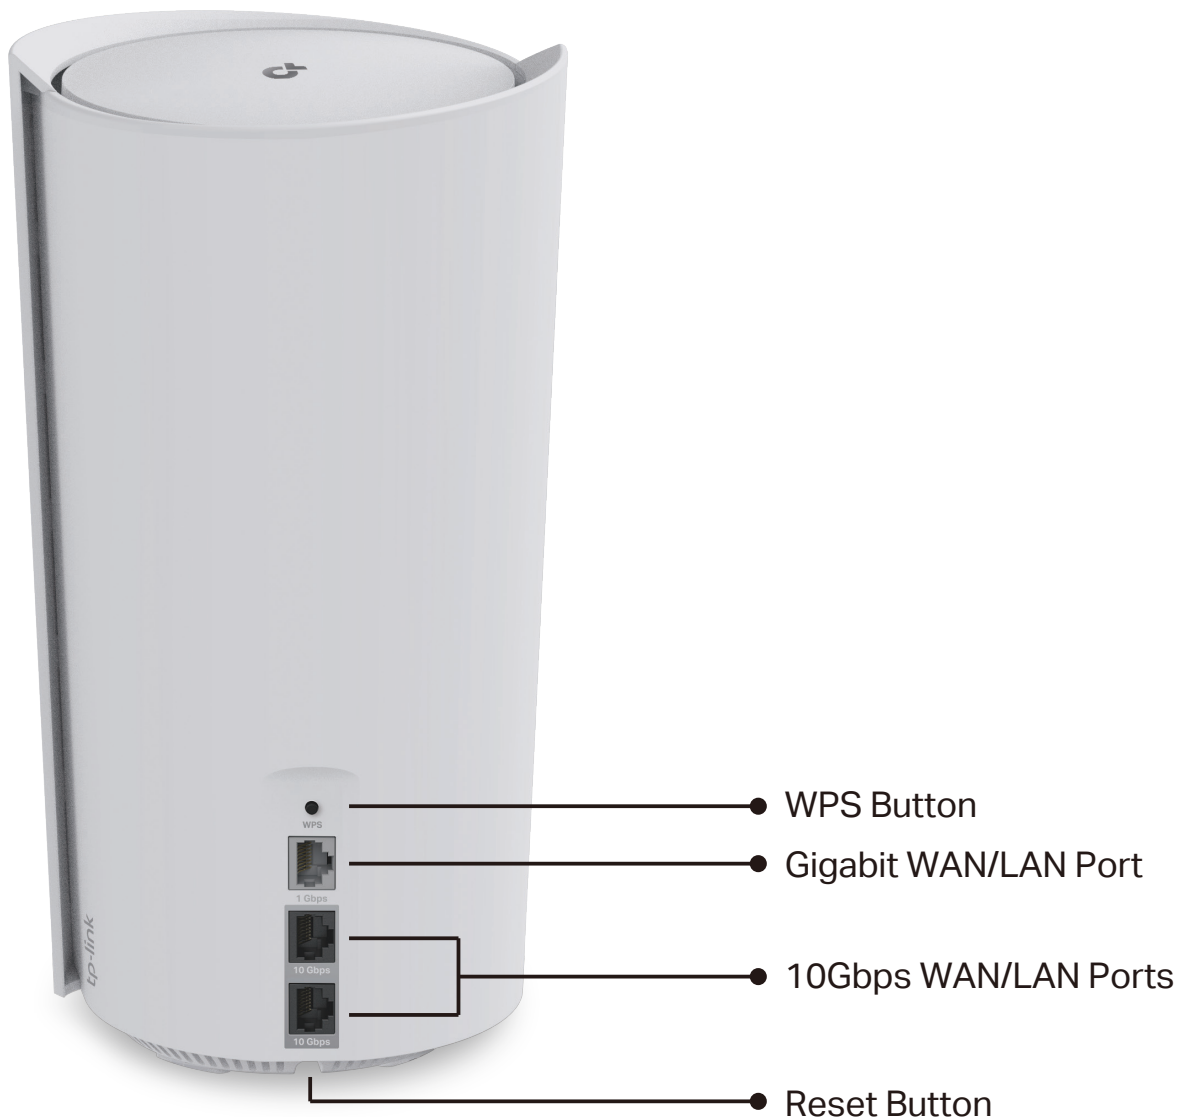

Features

Upgrade Your Wi-Fi to 6E

Wi-Fi 6E utilizes the capabilities of 6 GHz to enable high-bandwidth applications that require faster data throughput such as high-definition video streaming and virtual reality, as well as lower latency connectivity for online gaming applications.

- More spectrum, lower latency
- Wider channels, more throughput
- Congestion-free, less interference
- Supports all WiFi generations and devices

Seamless Roaming

Hexagon P110 can work together with other OpenSync mesh devices to form mesh network. Your phone or tablet automatically connects to the fastest mesh device as you move through your home, creating a truly seamless WiFi experience.

Hardware Description