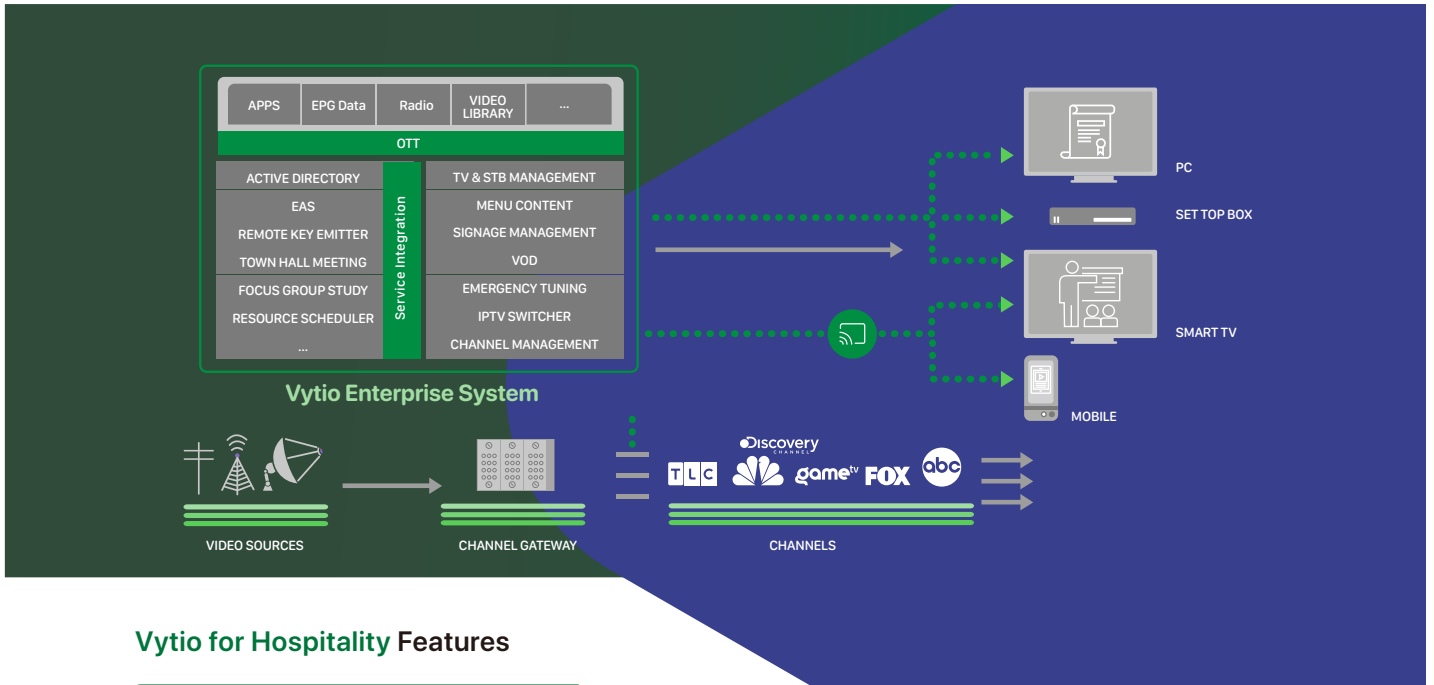

Vytio for Hospitality Features

* IP-Based Television

- Integrated Channel management
- Fast channel changing
- Interactive Program Guide (IPG)

* MPEG2/4 & H.264 Support in SD and HD

Input	Output - Wired	Output - Wireless
MPEG2 & H.264	H.264	H.264
SD and HD	SD and HD	ABR Profiles
Up to 1080i	Up to 1080i	SD/360p HD/720p

* Encryption

- HLS Encryption

* Network Personal Video Recorder (nPVR)

- Optional (see pricing sheet)

* Video on Demand (VOD)

- Optional – See representative for pricing
- Fully digital & interactive playback with Trick Play
- Bookmark and Resume functionality
- Scheduled interactive playback of recorded video
- Playback with MPEG2 & H.264 support in SD and HD
- Searchable metadata

* Time-Shift TV (TSTV)*

- Optional – See representative for pricing
- Record multiple channels and enable on-demand viewing**

* User Interface

- Customizable User Interface
- Custom User Interface for Mobile and Tablet
- School and/or service provider branding
- User friendly access to VOD and IPTV channels

* Multiple Device Types

Displays (Smart Hospitality)	Streaming Devices
Samsung	Amazon Fire TV
LG	Fire TV Stick
Sony (Android)	Roku (coming soon)
Set Top Boxes	Android OTT
Amino	iOS and Android Tablets
Android	Mobile
LG	Android and iOS Smart Phones

* User Management

- Access control by user/group
- LDAP and other SSO authentication methods
- Detailed usage reports

* Content Management

- Open and standards-compliant architecture
- Billing system integration
- Advertising and Digital Signage integration
- Comprehensive APIs
- Centralized management with web-based consoles
- Robust system monitoring & reporting
- Reliable, fault-tolerant, and scalable systems

Vytio Headquarters
4 Westchester Plaza - Suite 181
Elmsford, NY 10523