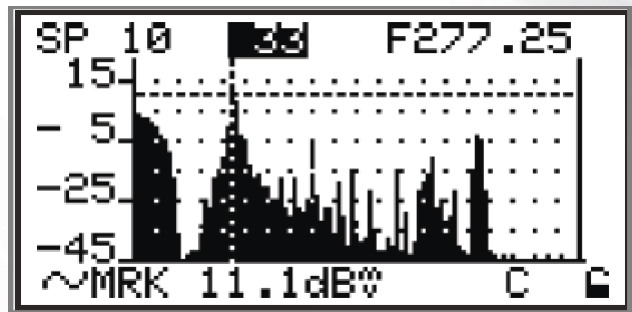

General

Dimensions (W x D x H):	6.3" x 1.4" x 3.75" (160mm x 34mm x 95mm) - Meter Only
Weight:	1.1 lbs. (500 g)
USB Micro:	For battery charge and PC interface for SW up-grade and memory plan management.
Battery:	Rechargeable Li-Po battery pack, 3 hour duration
Supplies:	Padded transport bag and Micro/USB cable