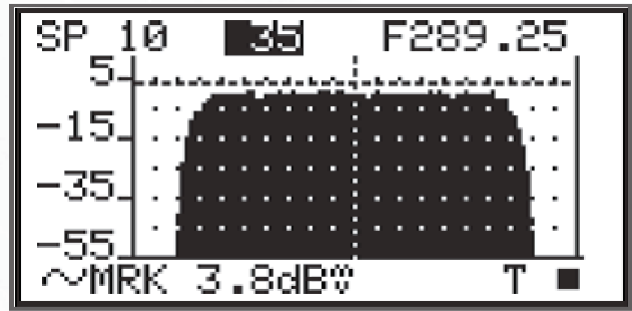

## General

Dimensions (W x D x H):	6.3" x 1.4" x 3.75" (160mm x 34mm x 95mm) - Meter Only
Weight:	1.1 lbs. (500 g)
USB Micro:	For battery charge and PC interface for SW up-grade and memory plan management.
Battery:	Rechargeable Li-Po battery pack, 3 hour duration
Supplies:	Padded transport bag and Micro/USB cable