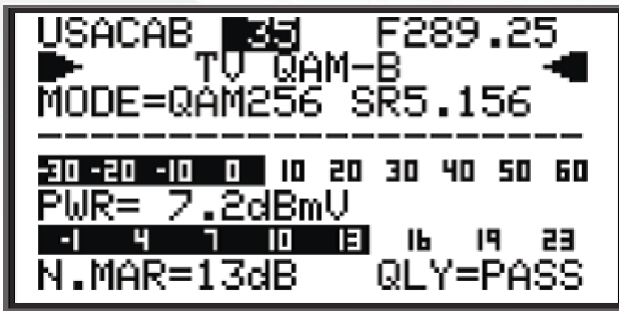

General

Dimensions (W x D x H):	6.3" x 1.4" x 3.75" (160mm x 34mm x 95mm) - Meter Only
Weight:	1.1 lbs. (500 g)
USB Micro:	For battery charge and PC interface for SW up-grade and memory plan management.
Battery:	Rechargeable Li-Po battery pack, 3 hour duration
Supplies:	Padded transport bag and Micro/USB cable