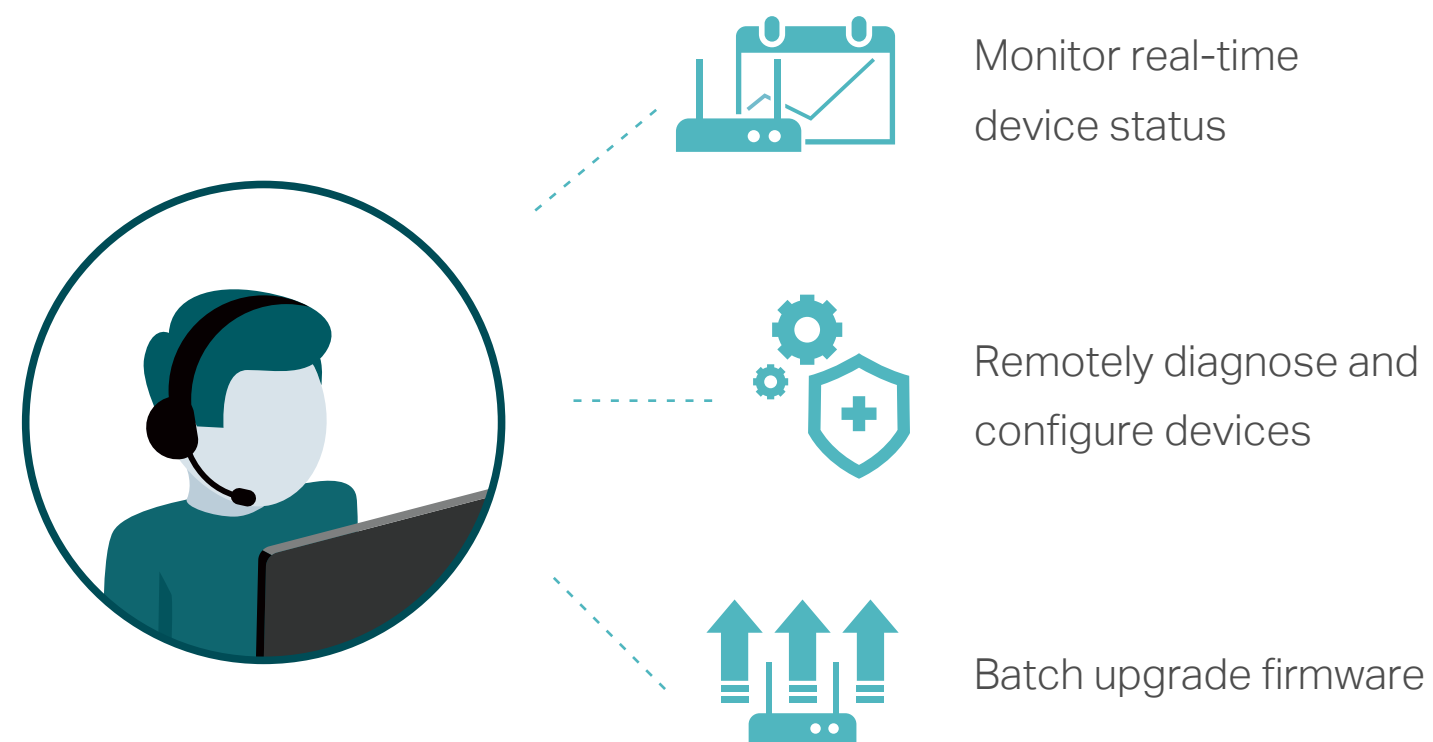

Cater for Standardized Mesh Technology

EasyMesh is a standard mesh technology developed by Wi-Fi Alliance. HC220-G5 adopts EasyMesh technology, which has further improved and standardized Wi-Fi functions, such as Wi-Fi diagnostics, channel selection and traffic separation.

Highlights

TR-069 Remote Management

Complied with TR-069 standard, service providers can manage devices remotely without any user interaction. Deployment is simplified while operating and maintenance costs are cut.